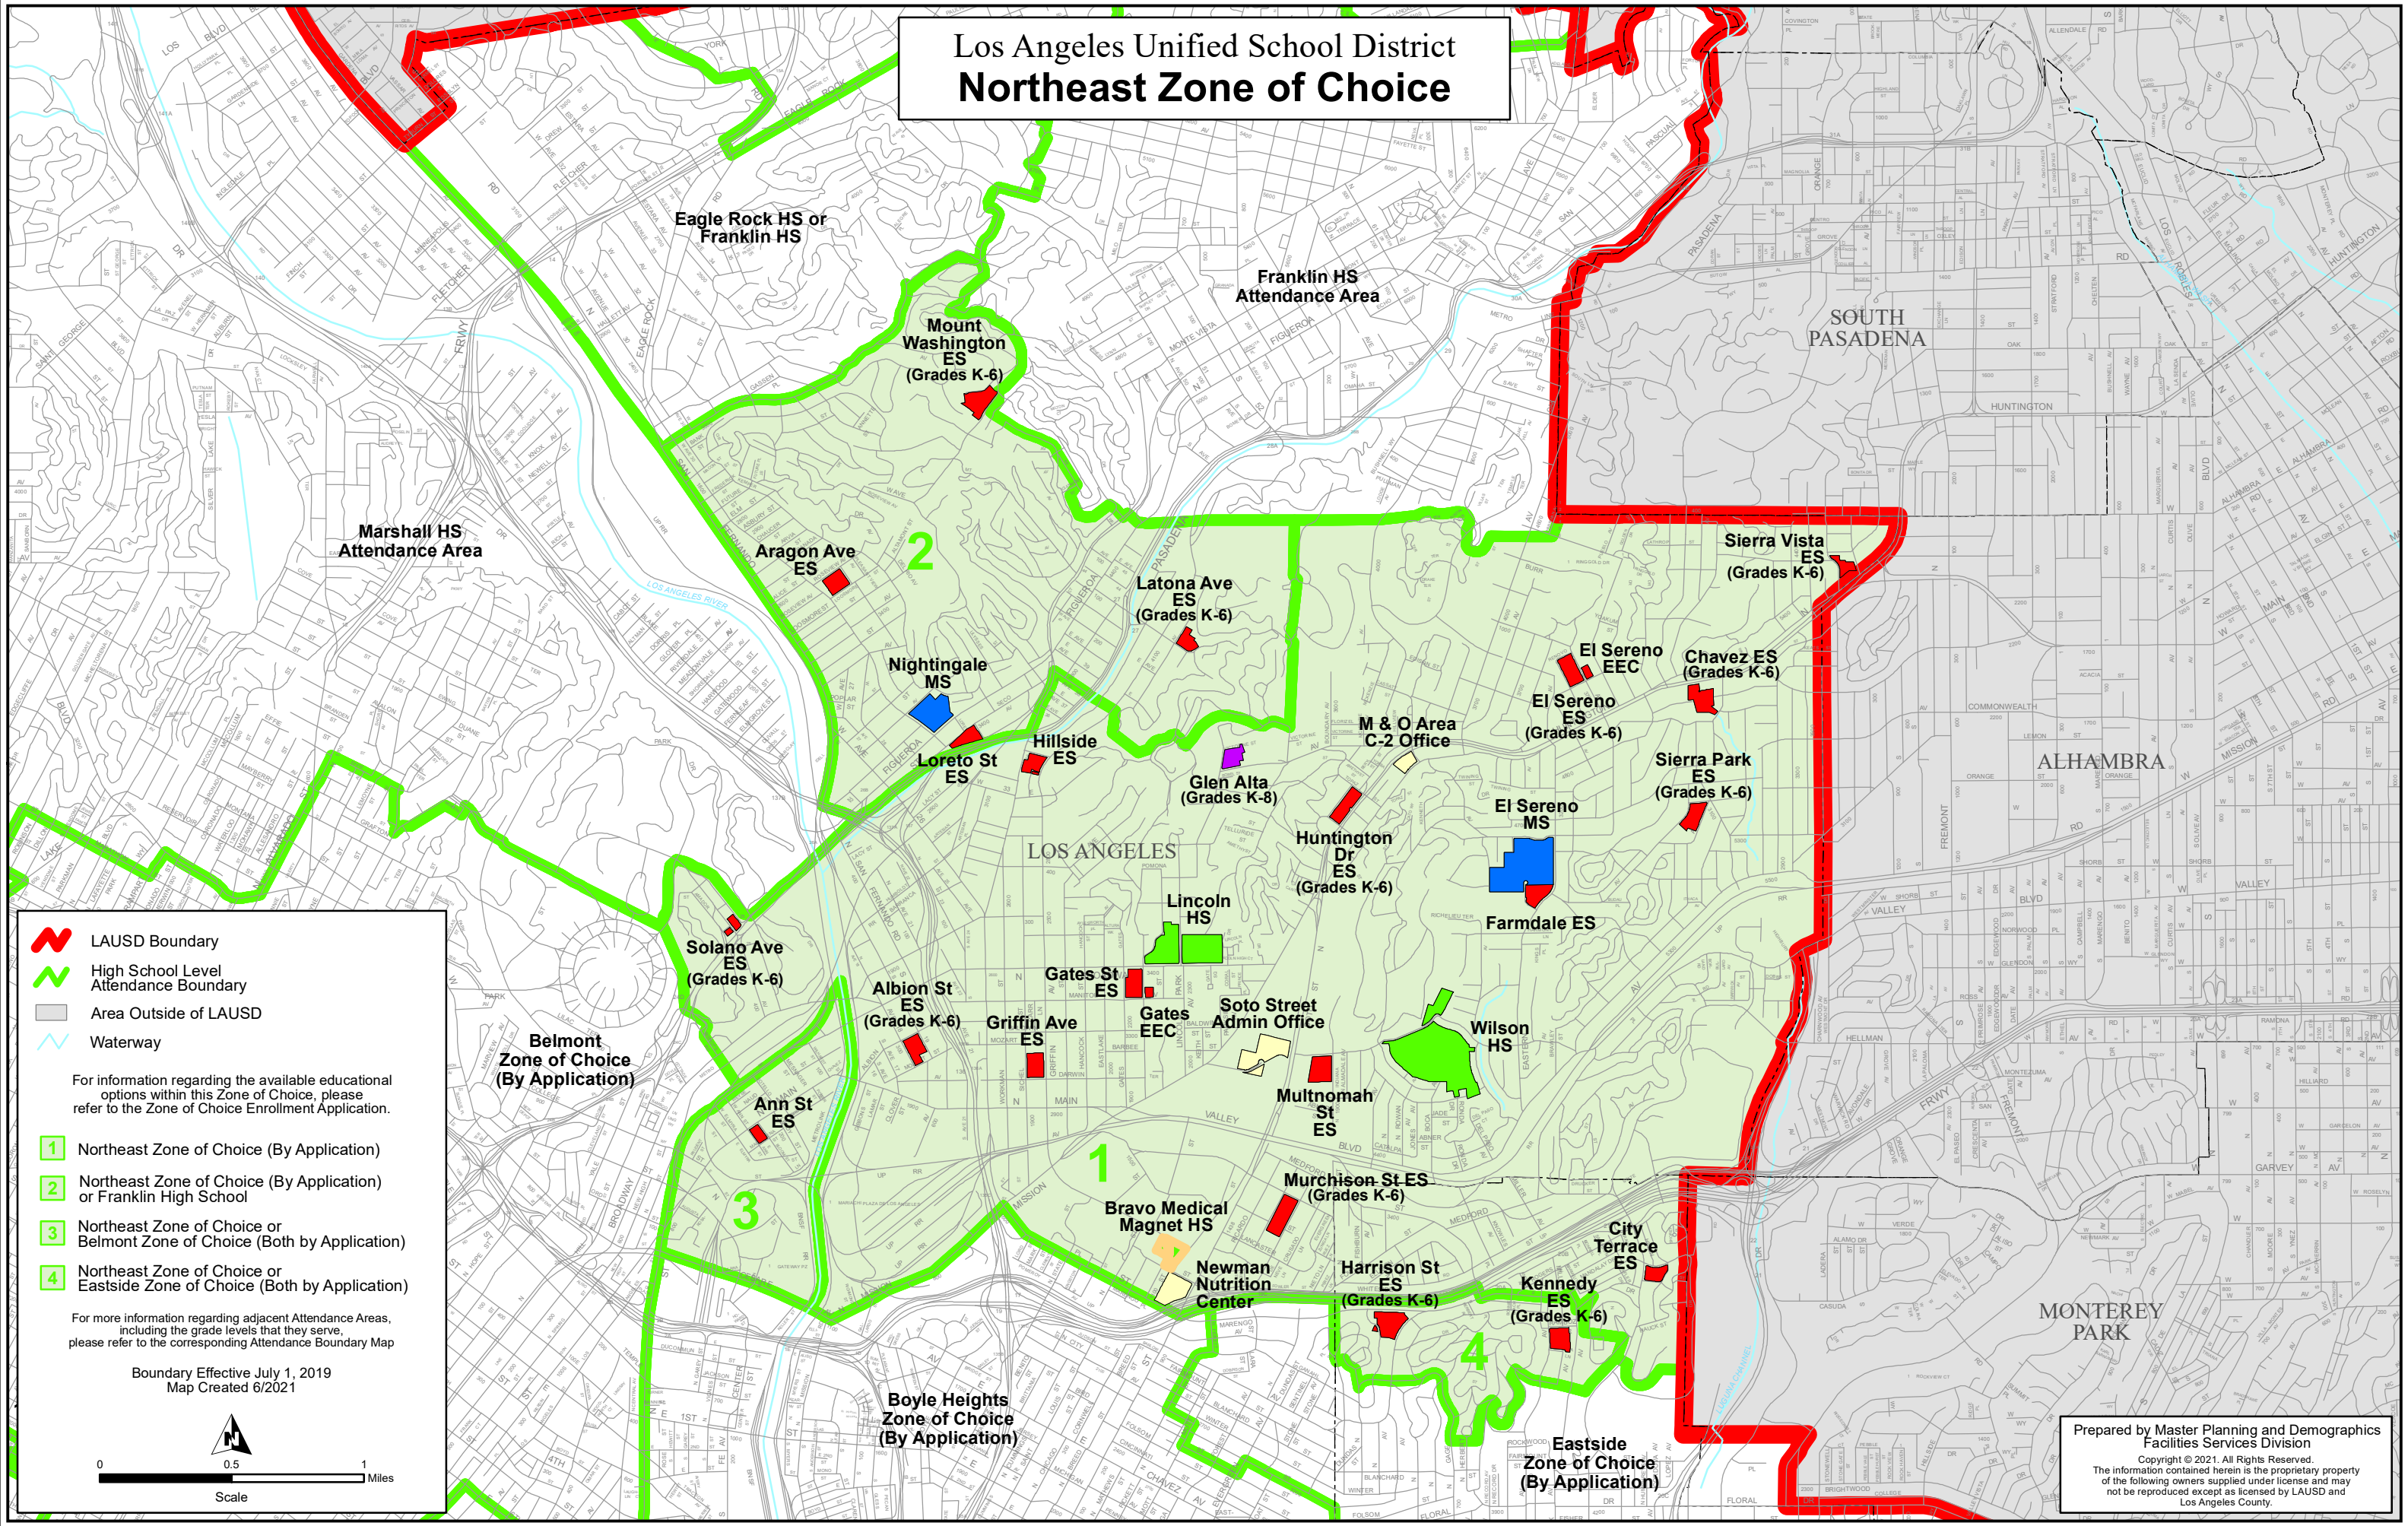

Los Angeles Unified School District Northeast Zone of Choice

LAUSD Boundary
High School Level Attendance Boundary
 Area Outside of LAUSD
 Waterway

For information regarding the available educational options within this Zone of Choice, please refer to the Zone of Choice Enrollment Application.

- 1** Northeast Zone of Choice (By Application)
- 2** Northeast Zone of Choice (By Application) or Franklin High School
- 3** Northeast Zone of Choice or Belmont Zone of Choice (Both by Application)
- 4** Northeast Zone of Choice or Eastside Zone of Choice (Both by Application)

For more information regarding adjacent Attendance Areas, including the grade levels that they serve, please refer to the corresponding Attendance Boundary Map

Boundary Effective July 1, 2019
 Map Created 6/2021