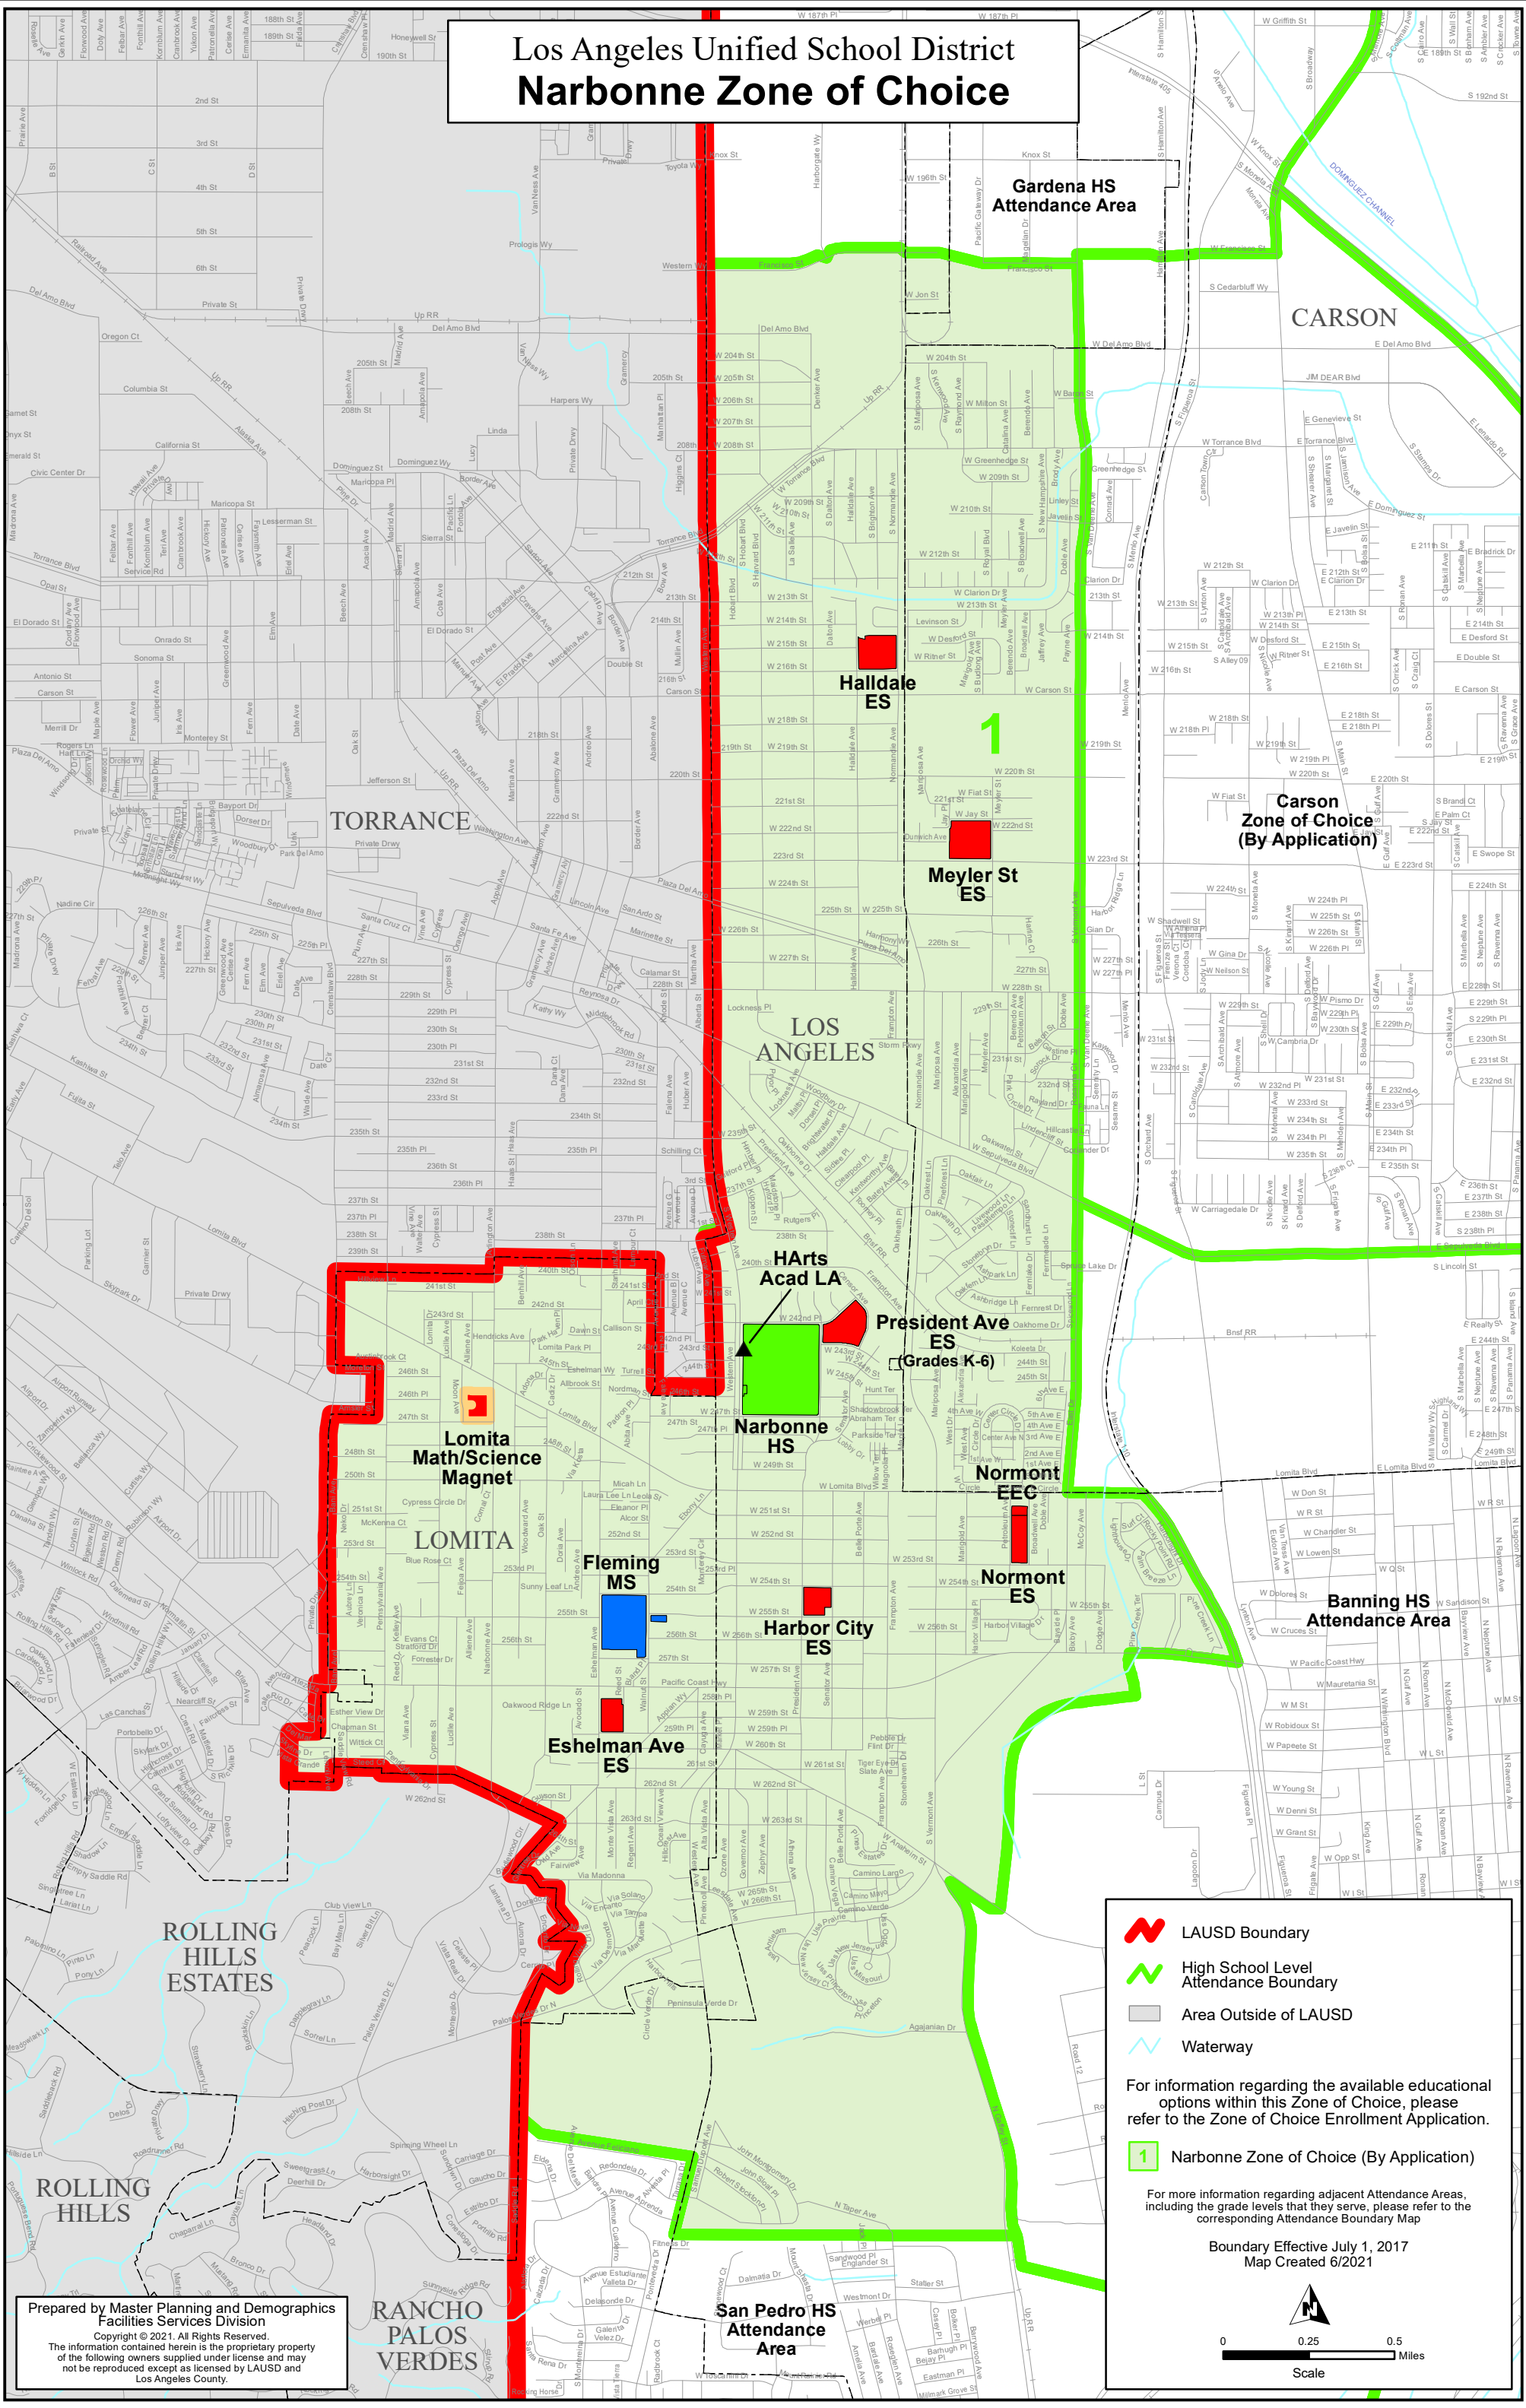

# Los Angeles Unified School District Narbonne Zone of Choice

- LAUSD Boundary
- High School Level Attendance Boundary
- Area Outside of LAUSD
- Waterway

For information regarding the available educational options within this Zone of Choice, please refer to the Zone of Choice Enrollment Application.

Narbonne Zone of Choice (By Application)

For more information regarding adjacent Attendance Areas, including the grade levels that they serve, please refer to the corresponding Attendance Boundary Map

Boundary Effective July 1, 2017  
Map Created 6/2021

0 0.25 0.5 Miles  
Scale

Prepared by Master Planning and Demographics  
Facilities Services Division  
Copyright © 2021. All Rights Reserved.  
The information contained herein is the proprietary property  
of the following owners supplied under license and may  
not be reproduced or used in any form without the  
written permission of Los Angeles County.