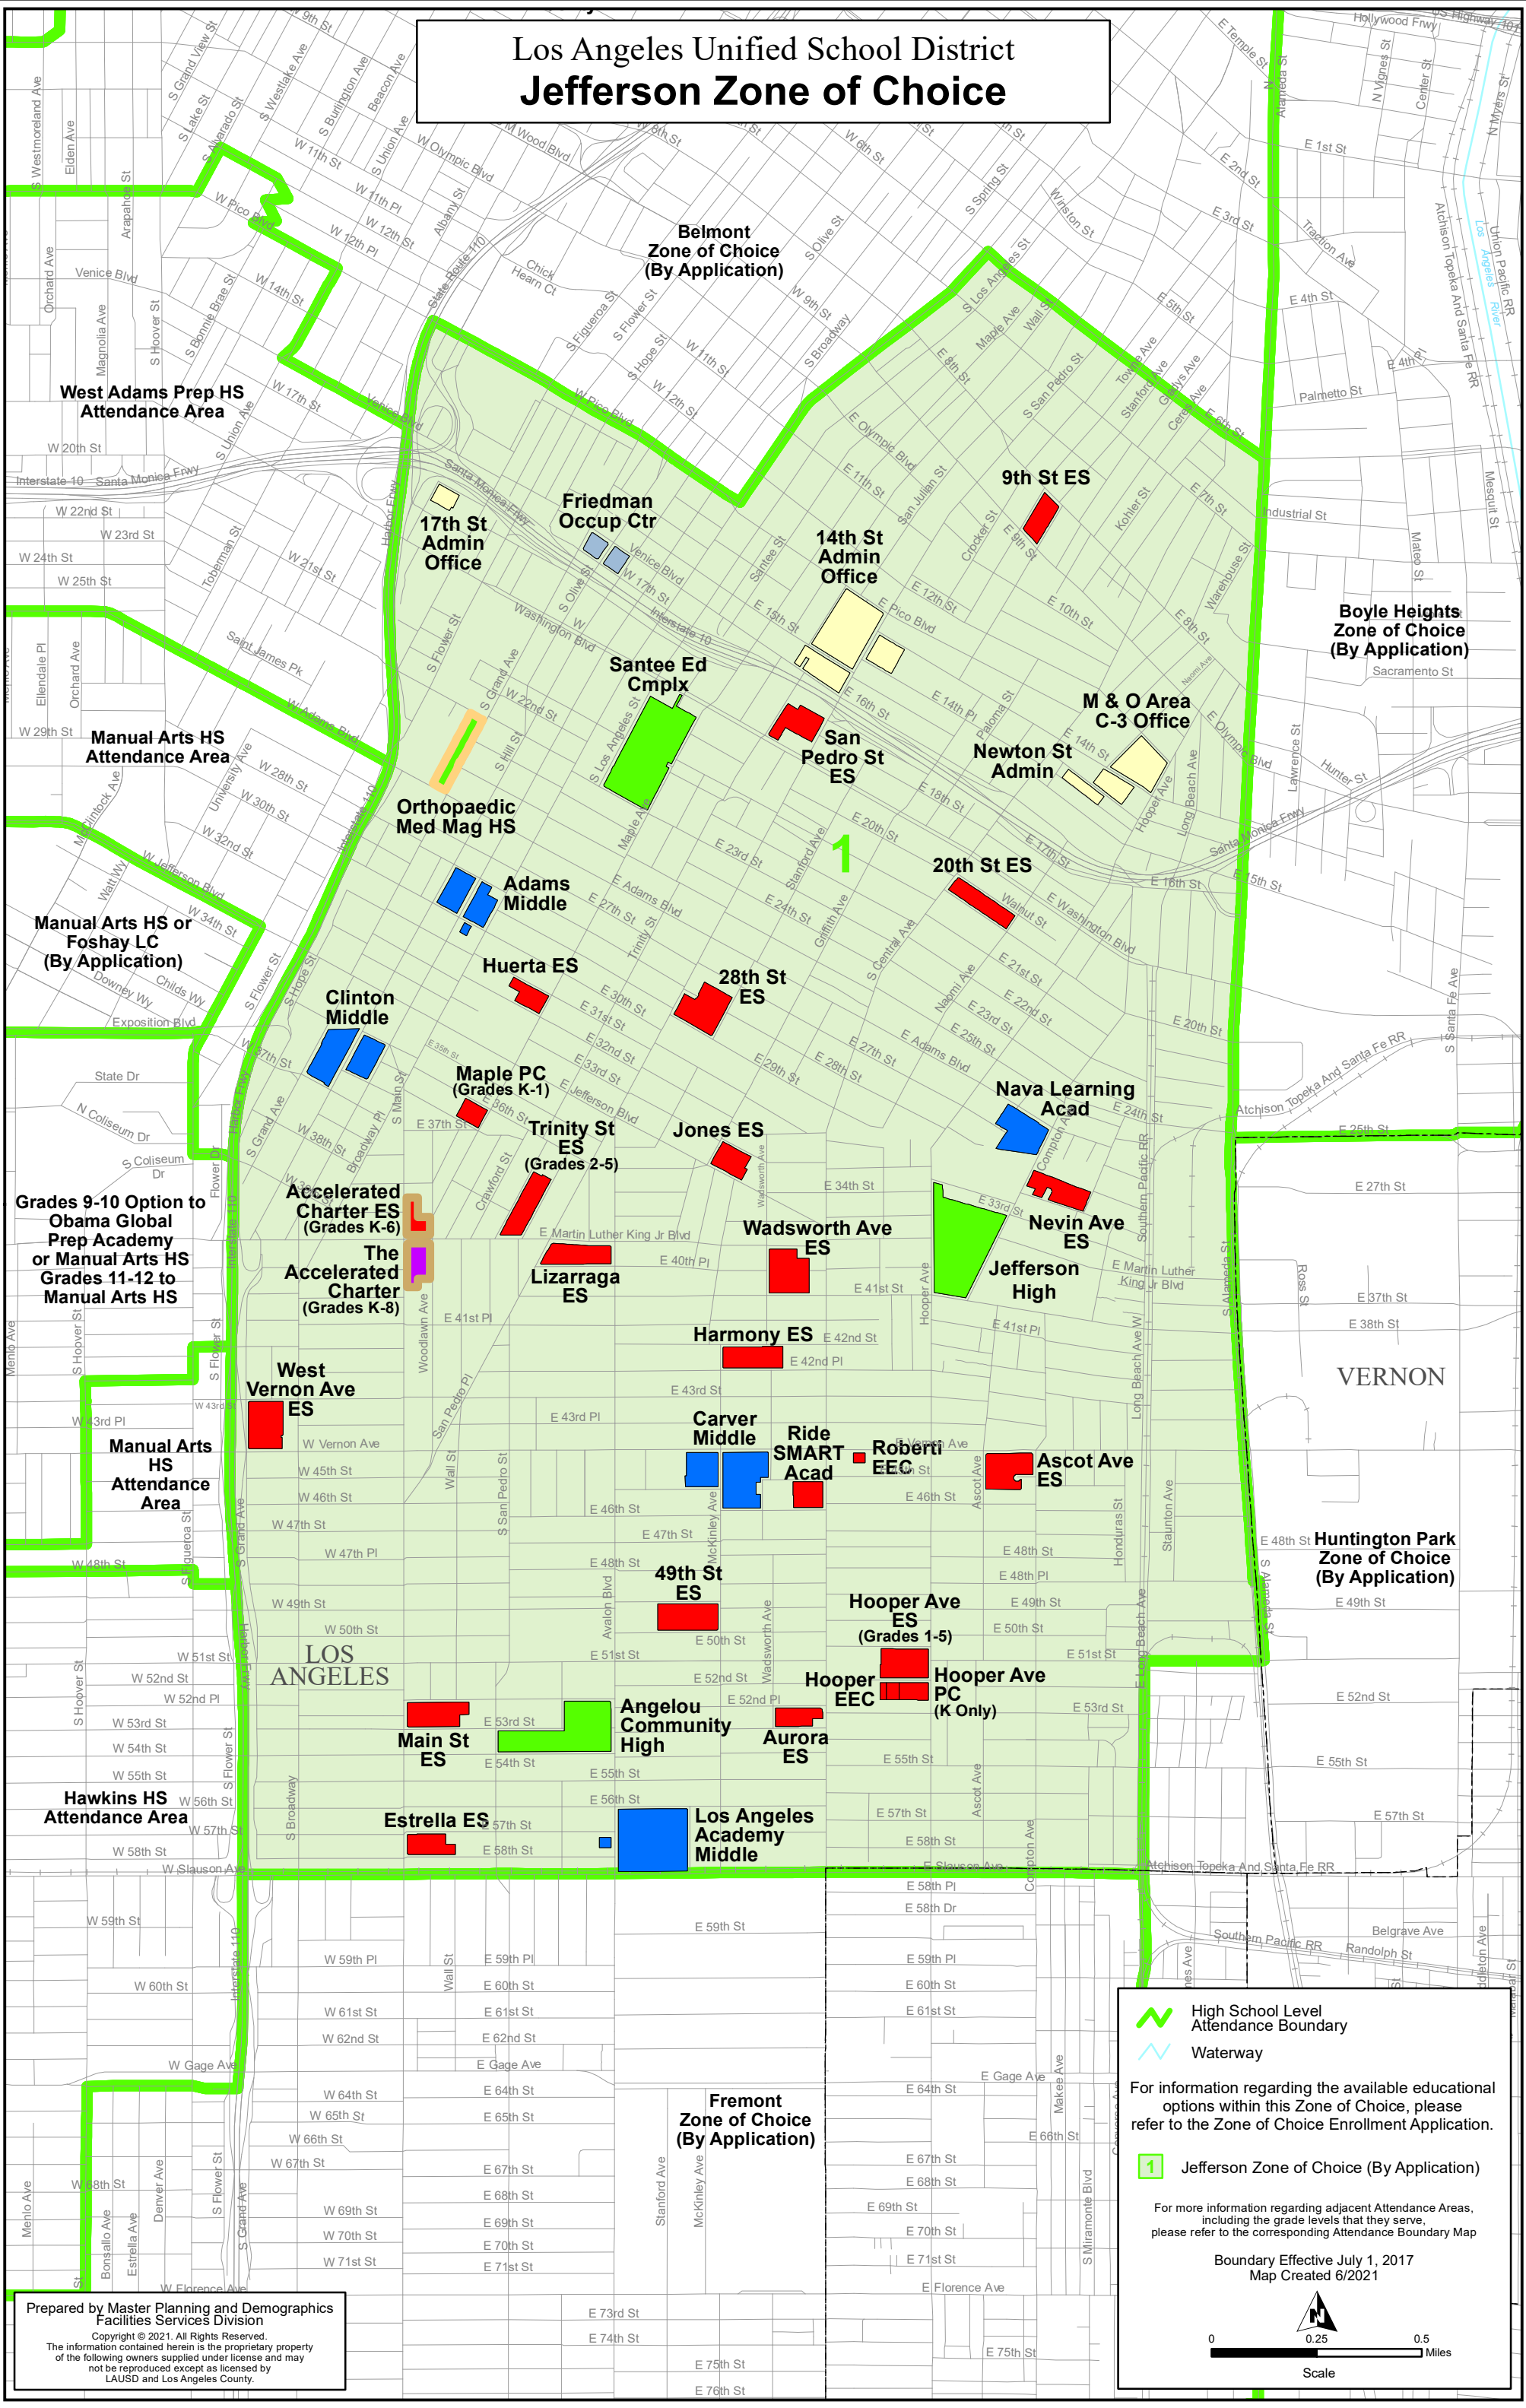

Los Angeles Unified School District Jefferson Zone of Choice

Prepared by Master Planning and Demographics
Facilities Services Division
Copyright © 2021. All Rights Reserved.
The information contained herein is the proprietary property
of the following owners supplied under license and may
not be reproduced except as licensed by
LAUSD and Los Angeles County.

High School Level Attendance Boundary

Waterway

For information regarding the available educational options within this Zone of Choice, please refer to the Zone of Choice Enrollment Application.

1 Jefferson Zone of Choice (By Application)

For more information regarding adjacent Attendance Areas, including the grade levels that they serve, please refer to the corresponding Attendance Boundary Map

Boundary Effective July 1, 2017
Map Created 6/2021

Scale
0 0.25 0.5 Miles