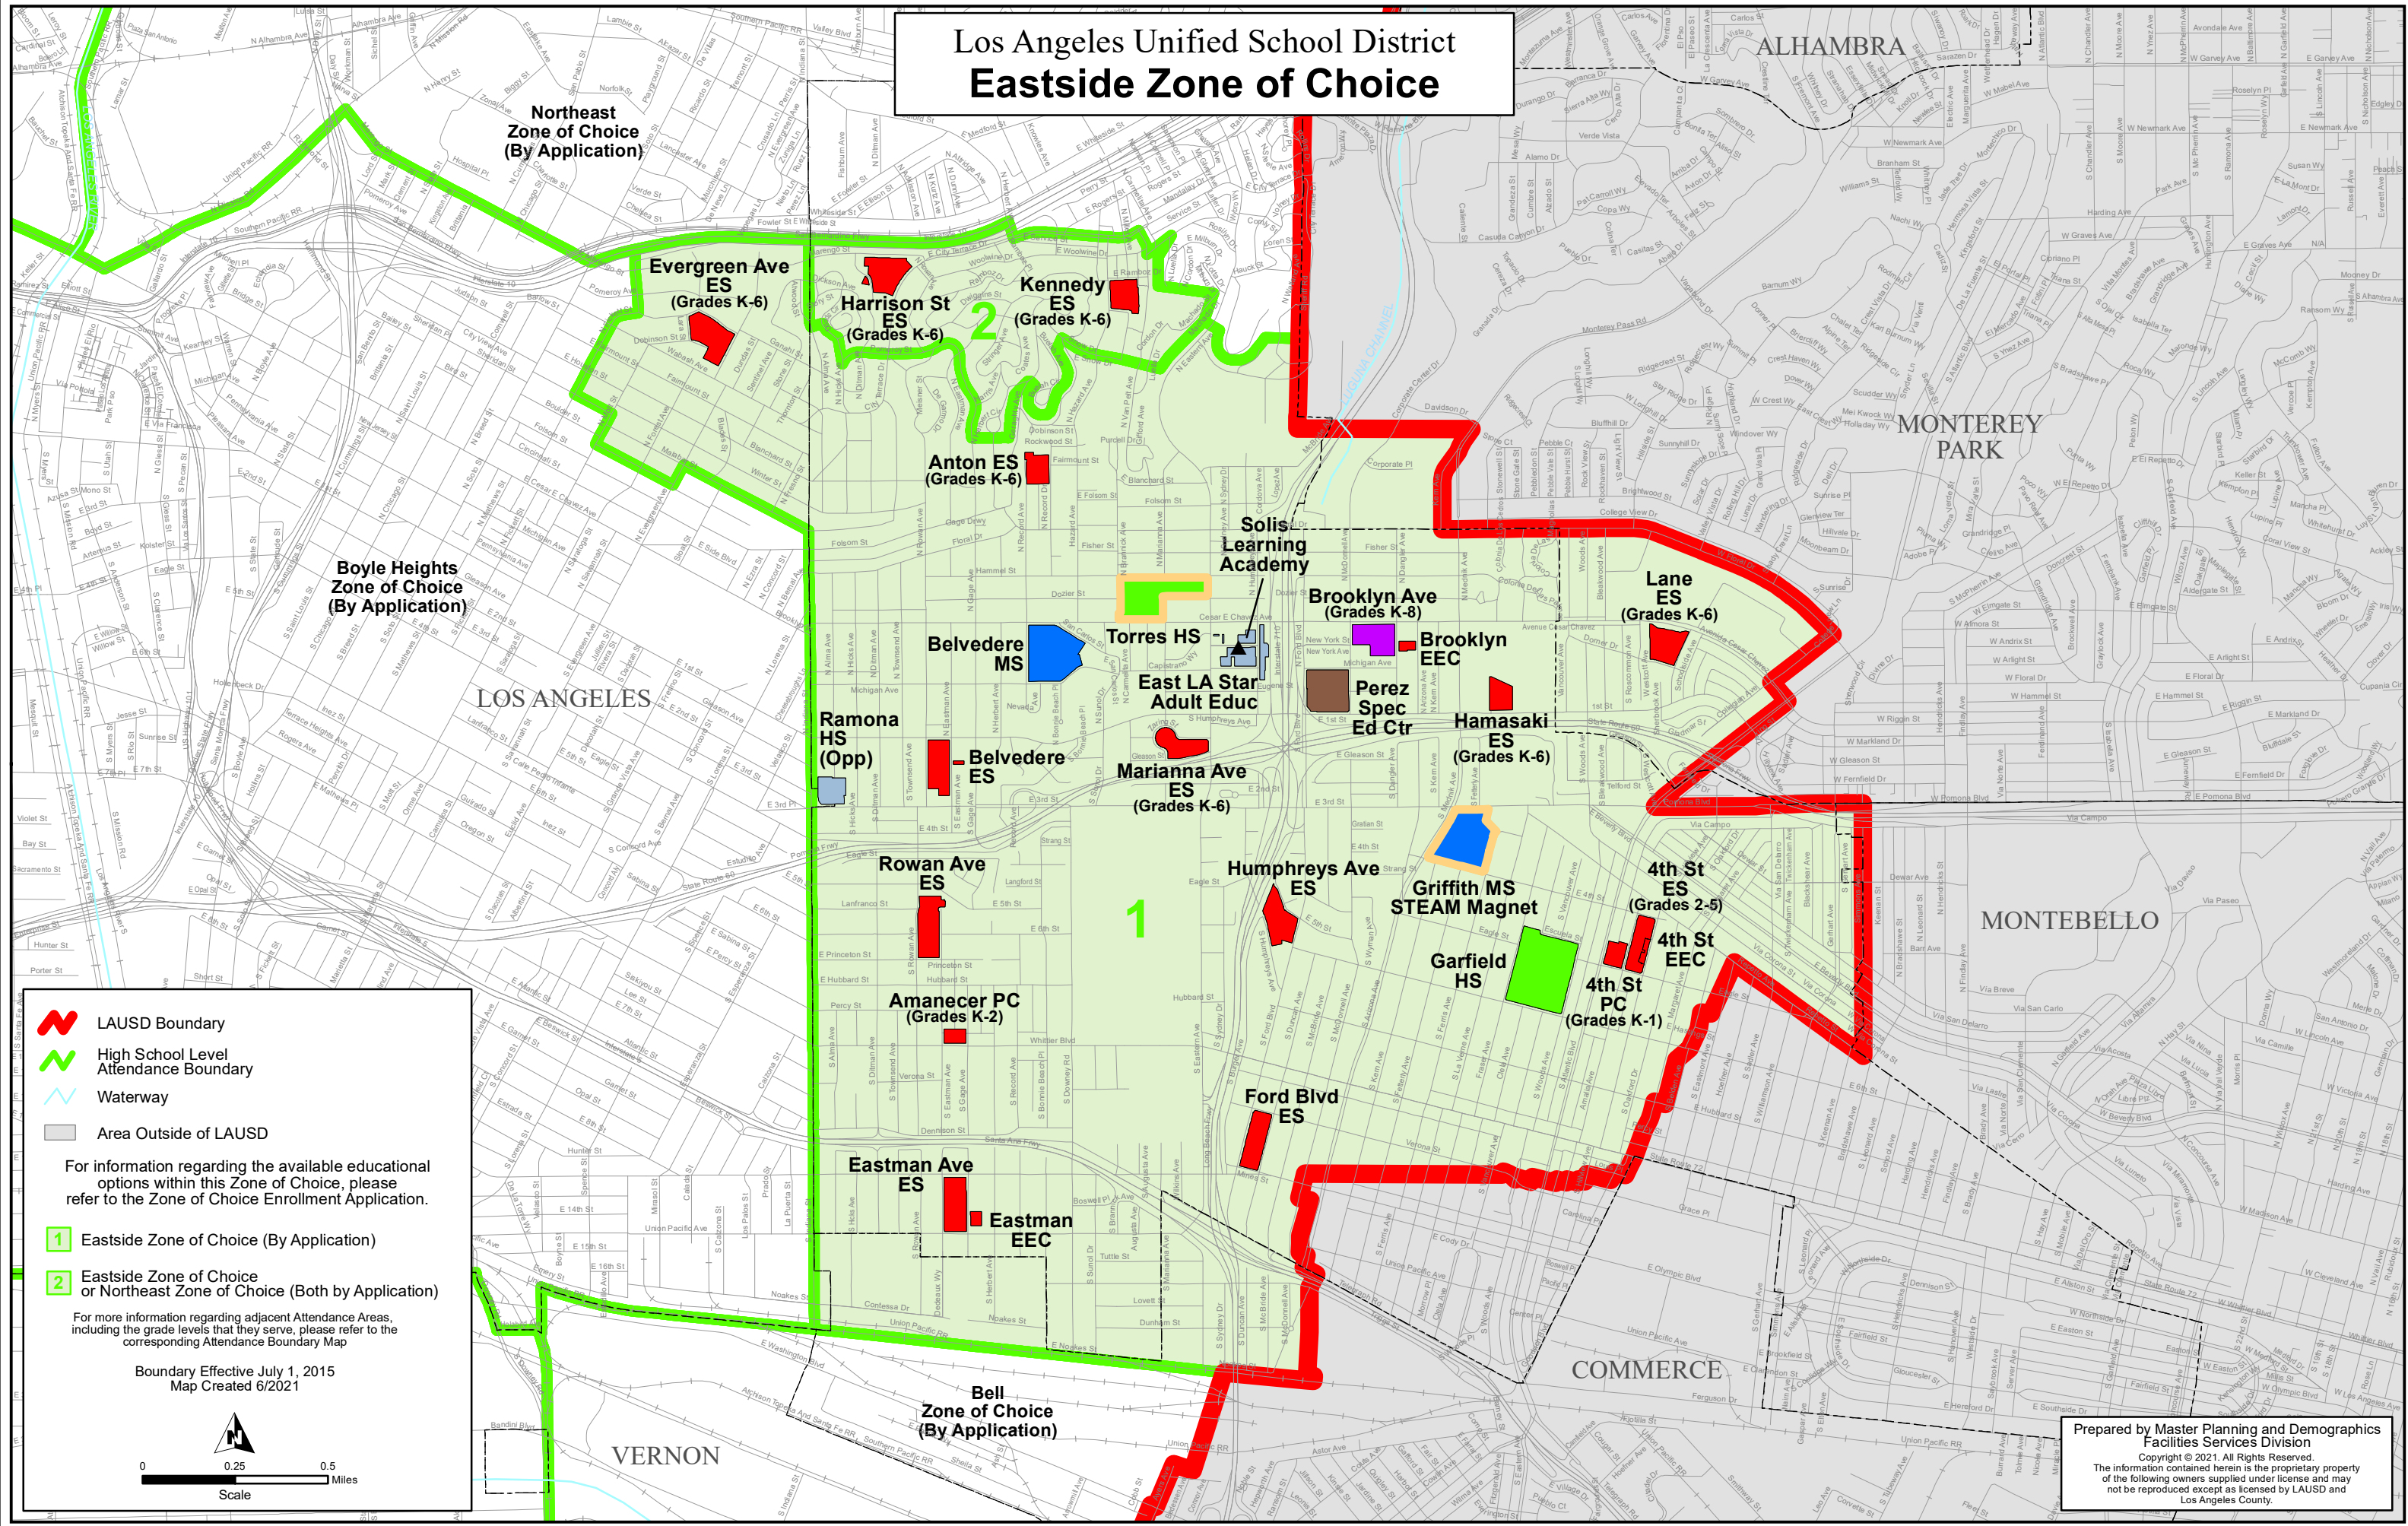

Los Angeles Unified School District Eastside Zone of Choice

**Northeast
Zone of Choice
(By Application)**

**Boyle Heights
Zone of Choice
(By Application)**

**Evergreen Ave
ES
(Grades K-6)**

**Harrison St
ES
(Grades K-6)**

**Kennedy
ES
(Grades K-6)**

**Anton ES
(Grades K-6)**

**Solis
Learning
Academy**

**Brooklyn Ave
(Grades K-8)**

**Lane
ES
(Grades K-6)**

**Belvedere
MS**

Torres HS

**Brooklyn
EEC**

**East LA Star
Adult Educ**

**Perez Spec
Ed Ctr**

**Hamasaki
ES
(Grades K-6)**

**Ramona
HS
(Opp)**

**Belvedere
ES**

**Marianna Ave
ES
(Grades K-6)**

**Rowan Ave
ES**

**Humphreys Ave
ES**

2 Eastside Zone of Choice or Northeast Zone of Choice (Both by Application)

For more information regarding adjacent Attendance Areas, including the grade levels that they serve, please refer to the corresponding Attendance Boundary Map