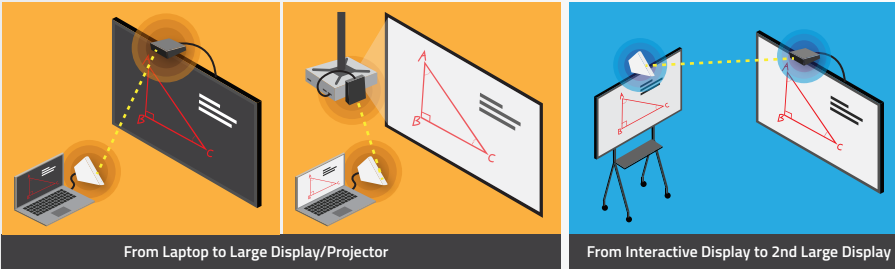

Scan for More Information