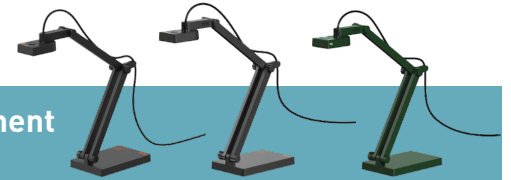

hovercam

AirHub 60GHz Wireless Teaching Hub with 4K Document Camera

- Reverse Touch for the Interactive Flat Panel
- 4K @60FPS Over Wireless Gigabit Link
- True Plug & Play via: Zero Network Settings, Zero Wi-Fi Interference, Zero Drivers/Software, Instant Setup
- Compact and Portable Design
- Works with ZOOM, Google Meet, Microsoft Teams & More

WiFi-FREE Casting
Utilizing 4K HDMI® Technology

IPEVO

VZ-R HDMI/USB Dual Mode 8MP Document Camera

- Plug and Play
- Easy Setup with a Single USB Cord to operate
- Compatible with Windows, Mac OS, Chromebooks
- Built-in Microphone & Built-in LED light, Zoom In/Out, Auto Focus, Filter, Rotate, Exposure +/-
- Works with ZOOM, Google Meet, Microsoft Teams & More

Setup & Application Examples:

IPEVO

4K USB Document Camera

- Plug and Play
- Up to 120° Wide Angle Camera
- Easy Setup with a Single USB Cord to operate
- Compatible with Windows, Mac OS, Chromebooks
- Built-in Microphone
- Works with ZOOM, Google Meet, Microsoft Teams & More