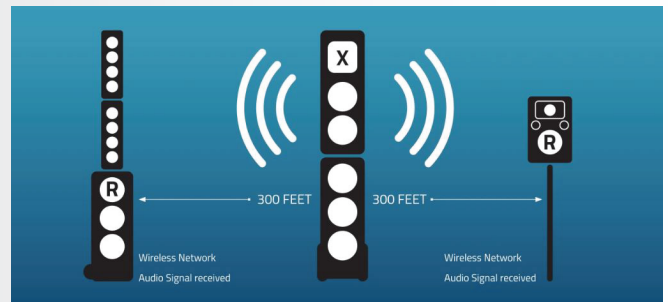

Portable Instructional Audio System: Redcat Access

- All-in-one Classroom Portable Voice Lift Audio System
- Easy Setup / No Need for Installation
- Flat Panel Speaker Excels in Speech Intelligibility
- Optional Wireless Media Integration

Ceiling-mount Instructional Audio System: Topcat Access

- All-in-one Ceiling-mount Classroom Voice Lift Audio System
- Clear and Powerful Audio & Simple Installation
- Optional Wireless Media Integration

975 Audio System

- The 975 ensures audio clarity of teachers, students and multimedia in any instructional space in the school. It also works with your existing life-safety solutions to ensure building-wide communications are never missed, and can initiate an alert notification directly from the teacher's microphone.

Portable Wireless Audio System: LIBERTY 3

- Reaches Crowds of up to 1,500 People
- Built-in Lithium Ion Rechargeable Batteries Operate 6 - 8 Hours on a Single Charge
- 123 dB of Clear Sound
- Built-in Bluetooth
- 1~4 Wireless Microphone (can add 2 additional wired Microphone)
- AnchorFlex Connect Multiple Speakers

Portable Wireless Audio System: BEACON 2

- Reaches Crowds of up to 2,500 People
- Built-in Lithium Ion Rechargeable Batteries Operate 6 - 8 Hours on a Single Charge
- 120 dB of Clear Sound
- Built-in Bluetooth
- 1~4 Wireless Microphone (can add 2 additional wired Microphone)
- AnchorAir: Cable-Free connections to an unlimited number of speakers

Portable Wireless Audio System: BIGFOOT 2

- Reaches Crowds of up to 5,000 People
- Built-in Lithium Ion Rechargeable Batteries Operate 6 - 8 Hours on a Single Charge
- 133 dB of Clear Sound
- Built-in Bluetooth
- 1~4 Wireless Microphone (Can Add 2 Additional Wired Microphone)
- AnchorAir: Cable-Free connections to an unlimited number of speakers