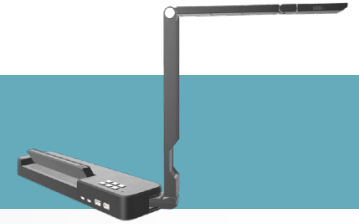

hovercam

AirHub 60GHz Wireless Teaching Hub with 4K Document Camera

- Reverse Touch for the Interactive Flat Panel
- 4K @60FPS Over Wireless Gigabit Link
- True Plug & Play via: Zero Network Settings, Zero Wi-Fi Interference, Zero Drivers/Software, Instant Setup
- Compact and Portable Design
- Works with ZOOM, Google Meet, Microsoft Teams & More