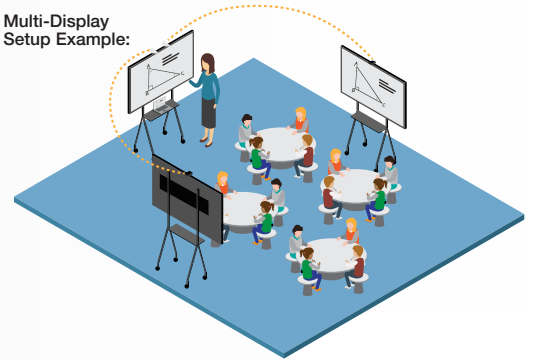

Scan for More Information

Multi-Display Setup Example:

hovercam

Beamio Wireless HDMI + Reverse Touch (60GHz)

- 4K UHD
- True Plug & Play via: Zero Network Settings, Zero Wi-Fi Interference, Zero Drivers/Software, Instant Setup
- Reverse Touch for the Interactive Flat Panel