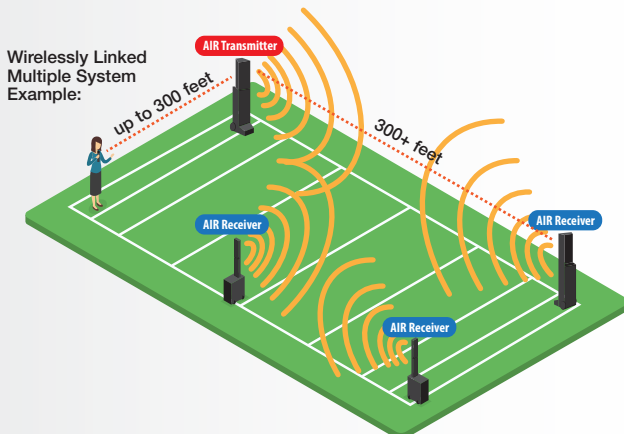

Portable Instructional Audio System: Redcat Access

- All-in-one Classroom Portable Voice Lift Audio System
- Easy Setup / No Need for Installation
- Flat Panel Speaker Excels in Speech Intelligibility
- Optional Wireless Media Integration

Ceiling-mount Instructional Audio System: Topcat Access

- All-in-one Ceiling-mount Classroom Voice Lift Audio System
- Clear and Powerful Audio & Simple Installation
- Optional Wireless Media Integration

975 Audio System

- The 975 ensures audio clarity of teachers, students and multimedia in any instructional space in the school. It also works with your existing life-safety solutions to ensure building-wide communications are never missed, and can initiate an alert notification directly from the teacher's microphone.

Portable Wireless Audio System: LIBERTY 3

- Reaches Crowds of up to 1,500 People
- Built-in Lithium Ion Rechargeable Batteries Operate 6 - 8 Hours on a Single Charge
- 123 dB of Clear Sound
- Built-in Bluetooth
- 1~4 Wireless Microphone (can add 2 additional wired Microphone)
- AnchorFlex Connect Multiple Speakers

Portable Wireless Audio System: BEACON 2

- Reaches Crowds of up to 2,500 People
- Built-in Lithium Ion Rechargeable Batteries Operate 6 - 8 Hours on a Single Charge
- 120 dB of Clear Sound
- Built-in Bluetooth
- 1~4 Wireless Microphone (can add 2 additional wired Microphone)
- AnchorAir: Cable-Free connections to an unlimited number of speakers

Portable Wireless Audio System: BIGFOOT 2

- Reaches Crowds of up to 5,000 People
- Built-in Lithium Ion Rechargeable Batteries Operate 6 - 8 Hours on a Single Charge
- 133 dB of Clear Sound
- Built-in Bluetooth
- 1~4 Wireless Microphone (Can Add 2 Additional Wired Microphone)
- AnchorAir: Cable-Free connections to an unlimited number of speakers