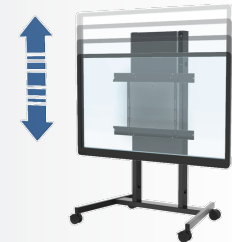

Web: ehpsolutions.com

Interactive Flat Panel - 65" / 75" / 86" / 98" / 105"

- Simple & Easy to use
- Multi-Touch on Windows, Multi-Gestures on MacOS
- Built-in Digital Whiteboard (Educational Grid, Background)
- Built-in Wireless Mirroring for Windows, MacOS, iPad, iPhone, Chromebooks, Android
- 4K UHD Resolution (3840 X 2160), Anti-Glare Tempered Glass Screen
- 50,000 Hours Panel Life
- Flat Wall Mount Kit Included
- 5 Year Advanced Replacement Warranty (Two Way Shipping)
- Optional Mini PC and Chromebox
- On-site Professional Development(Training), Installation/Setup available

Slim Mobile Stand

- Fixed Height Adjustable Mobile Stand
- Holds 65-105" Monitors

Slim & Easy to Move

Joro

- Motorized Height Adjustable Mobile Stand
- Holds 65-86" Monitors

Balancebox

- Non-Electric Height Adjustable Mobile Stand
- Holds 65-86" Monitors