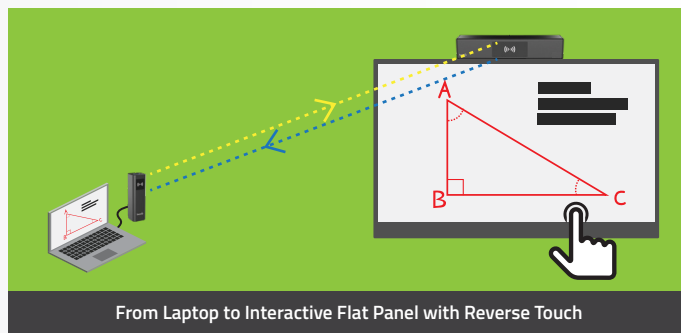

Scan for More Information

Multi-Display Setup Example:

hovercam

Beamio Wireless HDMI + Reverse Touch (60GHz)

- 4K UHD
- True Plug & Play via: Zero Network Settings, Zero Wi-Fi Interference, Zero Drivers/Software, Instant Setup
- Reverse Touch for the Interactive Flat Panel