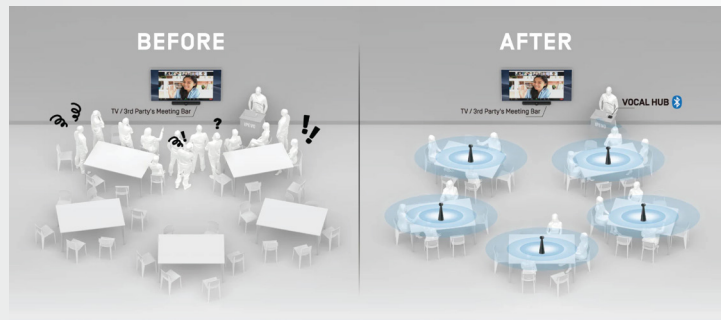

IPEVO

180° Panoramic Conference Camera: TOTEM 180

- Plug and Play
- Seamlessly Stitched 180° Panoramic Image, Free of Spatial Distortion
- Two 4 MP Cameras with Two Camera Modes: 120° / 180°
- AI Stage Auto Framing
- Two Microphones with Background Noise Reduction
- Works with ZOOM, Google Meet, Microsoft Teams & More

IPEVO

360° Immersive Conferencing System: TOTEM 360

- Plug and Play
- Three Different Collaboration Modes:
  - **Presentation Mode**,
  - **Hybrid Learning Mode** (Two Split Camera Views to Capture Both the Presenter and the Audience),
  - **Conferencing Mode** (360° View with AI Framing & Tracking)
- AI Voice Technology for Background Noise Reduction
- Works with ZOOM, Google Meet, Microsoft Teams & More

IPEVO

VC-B4K UHD 4K All-in-One Video Bar

- Engage with 4K Crystal Clear Video and Elevated Sound Quality
- 6 MEMS Microphone Array for Crystal-Clear Voice Capture
- 20W(10W*2) Dynamic Sound Technology
- Works with ZOOM, Google Meet, Microsoft Teams & More

  Professional Audio 20W(10W*2) Speakers Noise Reduction 6 Array Mics (Pickup 19ft/6m)	 View Better 120° FOV 4K Ultra HD 10X Digital Zoom	 AI Function Auto Framing Voice Tracking

IPEVO

VOCAL AI Beamforming Bluetooth Speakerphone

- Optimal Wireless Audio System for Hybrid Meetings on Zoom or Teams
- Synchronized Multi-Device Audio | Audio Synchronization
- Two-Way AI Noise Reduction

  Bluetooth 5.1 Wireless System	 Scalable up to 6 speakerphones	 40ft/15m Bluetooth Range
  40-hour Battery Life (at 50% speaker volume)	 Two-Way AI Noise Reduction	 Omnidirectional Mode

Chromebooks

- Education Organization Pricing
- EdTech Award-winning Chromebooks
- White Glove 1:1 Personalized Services
- Flexible Purchase Options
- Whole Life Cycle Sustainability