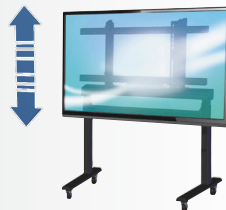

Web: ehpsolutions.com

Interactive Flat Panel - 65" / 75" / 86" / 98" / 105"

- Simple & Easy to use
- Multi-Touch on Windows, Multi-Gestures on MacOS
- Built-in Digital Whiteboard (Educational Grid, Background)
- Built-in Wireless Mirroring for Windows, MacOS, iPad, iPhone, Chromebooks, Android
- 4K UHD Resolution (3840 X 2160), Anti-Glare Tempered Glass Screen
- 50,000 Hours Panel Life
- Flat Wall Mount Kit Included
- 5 Year Advanced Replacement Warranty (Two Way Shipping)
- Optional Mini PC and Chromebox
- On-site Professional Development(Training), Installation/Setup available

Slim Mobile Stand

- Fixed Height Adjustable Mobile Stand
- Holds 65-105" Monitors

Slim & Easy to Move

Joro

- Motorized Height Adjustable Mobile Stand
- Holds 65-86" Monitors

Balancebox

- Non-Electric Height Adjustable Mobile Stand
- Holds 65-86" Monitors