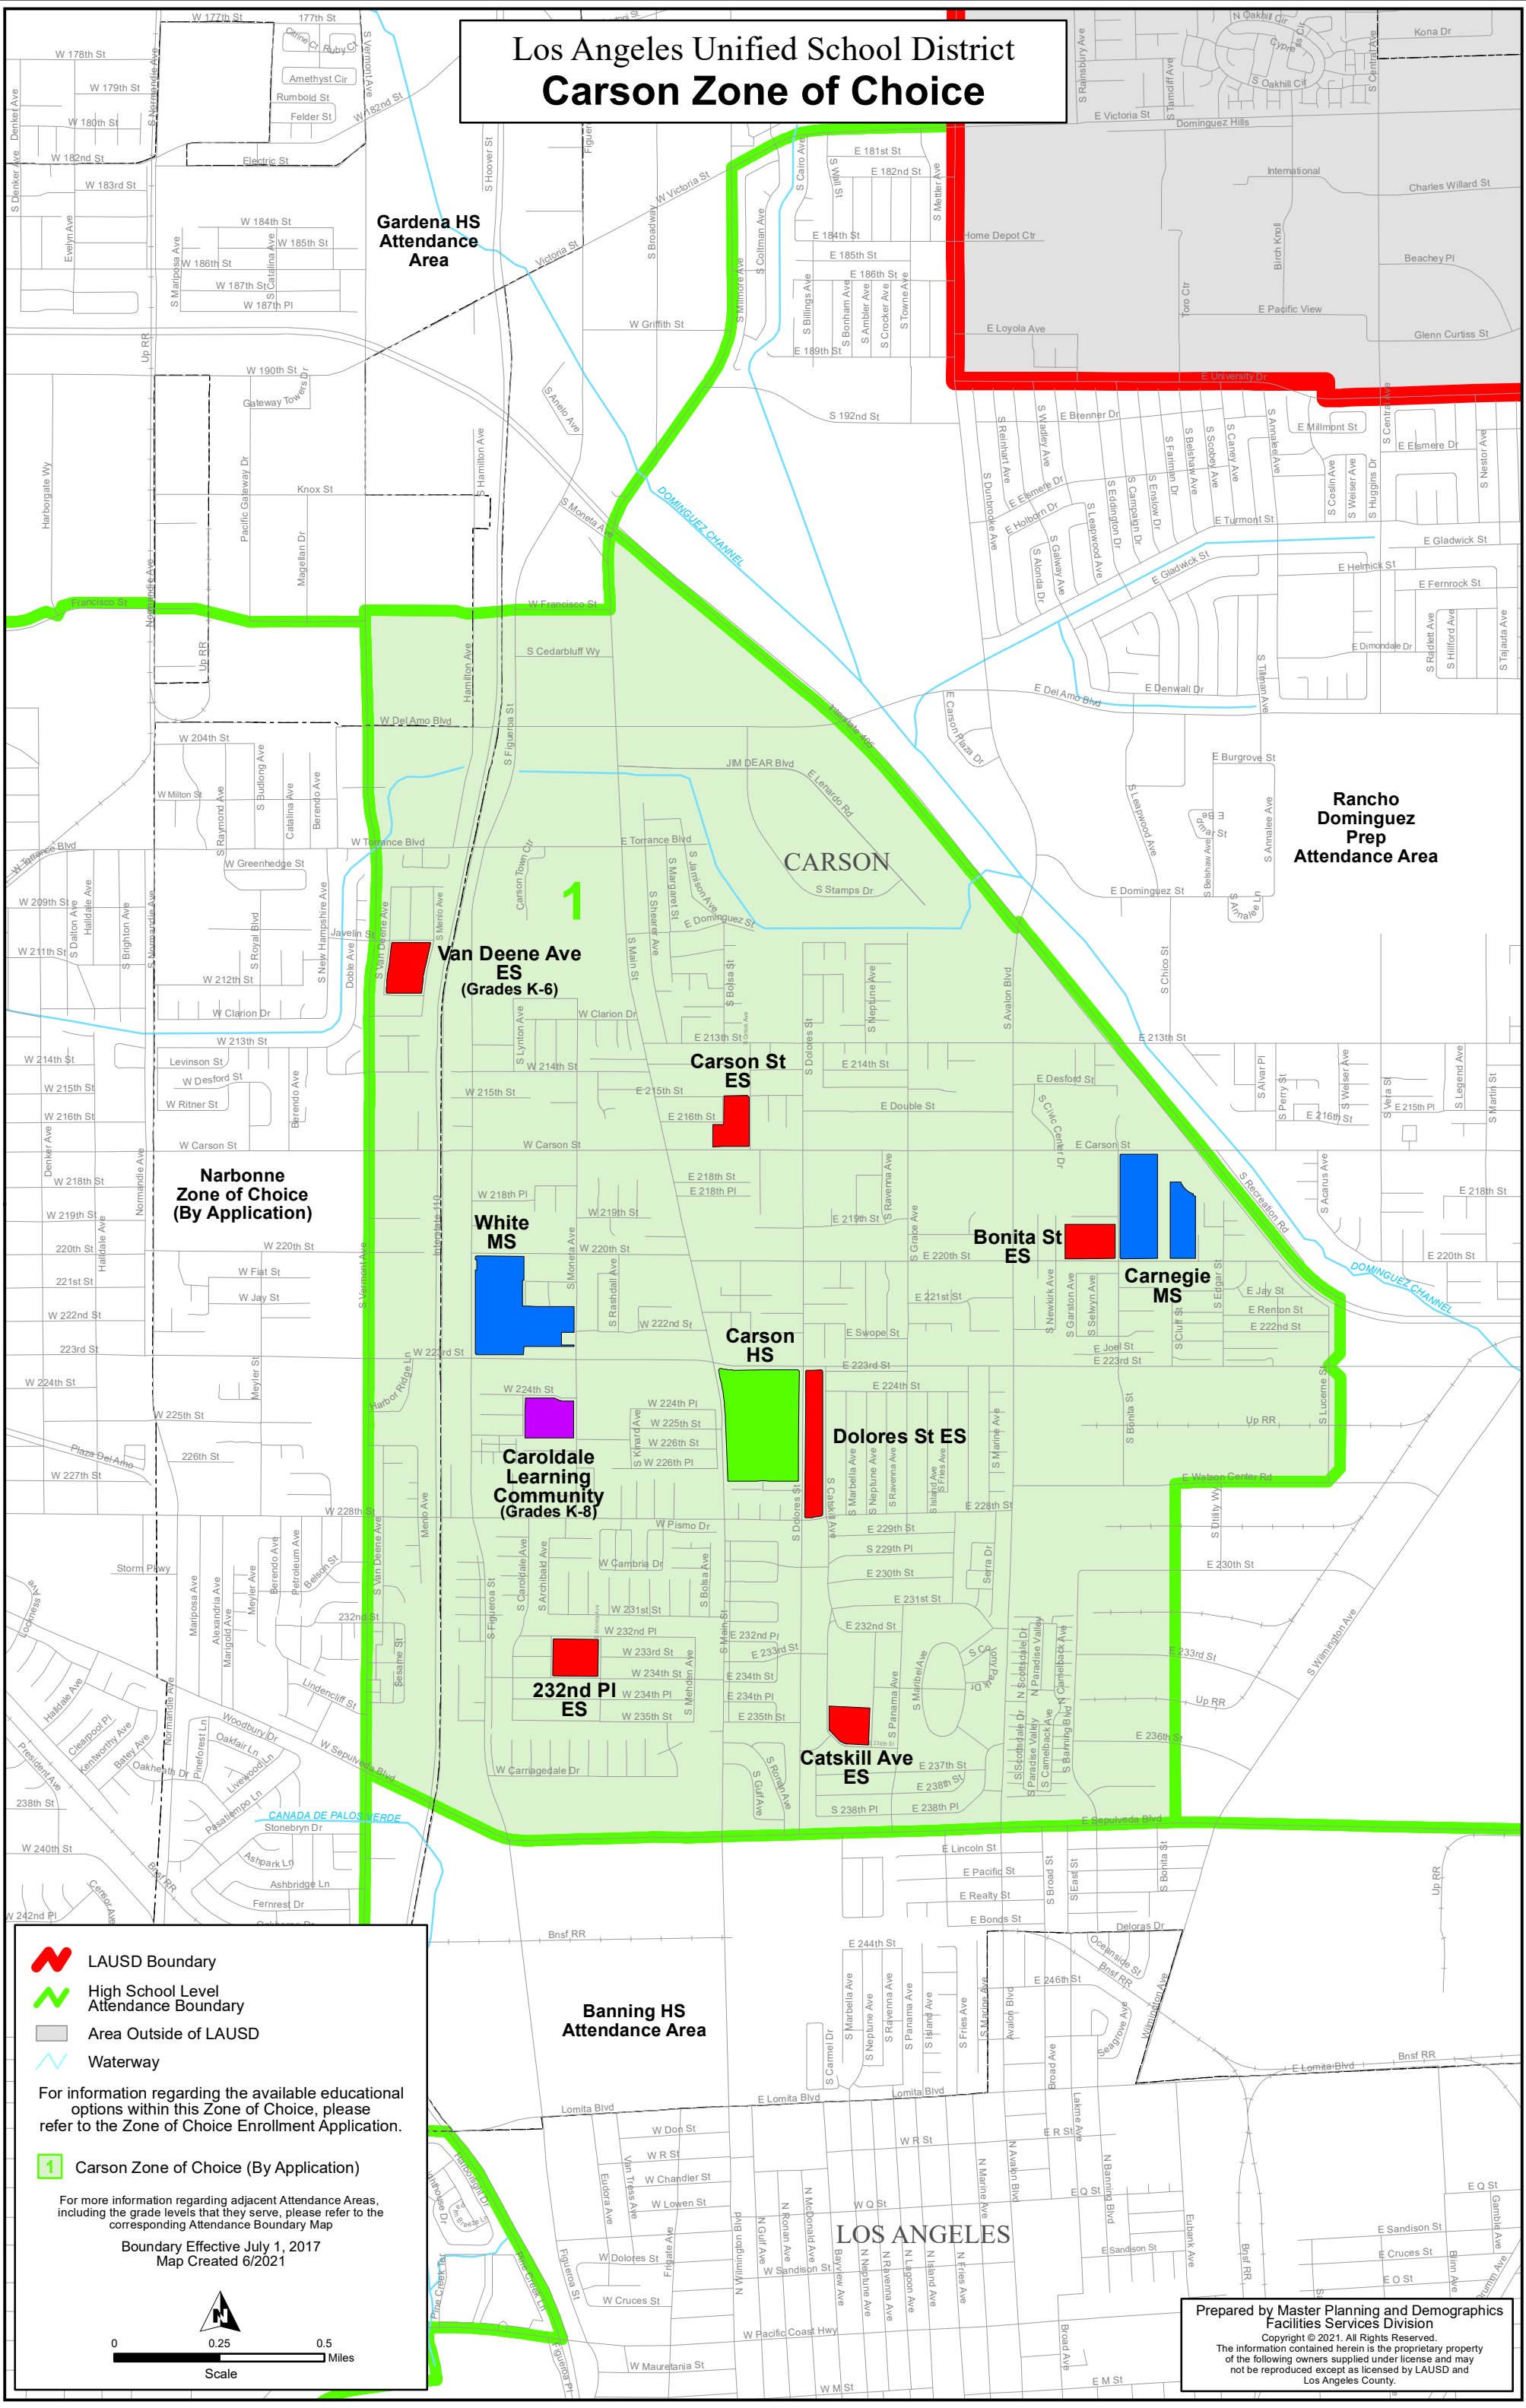

# Los Angeles Unified School District Carson Zone of Choice

**Gardena HS  
Attendance  
Area**

**Rancho  
Dominguez  
Prep  
Attendance Area**

**1**

**Van Deene Ave  
ES  
(Grades K-6)**

**Carson St  
ES**

**White  
MS**

**Bonita St  
ES**

**Carnegie  
MS**

**Carson  
HS**

**Dolores St ES**

**Caroldale  
Learning  
Community  
(Grades K-8)**

**323rd PI  
ES**

**Catskill Ave  
ES**

**Banning HS  
Attendance Area**

**LOS ANGELES**

-  LAUSD Boundary
-  High School Level Attendance Boundary
-  Area Outside of LAUSD
-  Waterway

For information regarding the available educational options within this Zone of Choice, please refer to the Zone of Choice Enrollment Application.

**1** Carson Zone of Choice (By Application)

For more information regarding adjacent Attendance Areas, including the grade levels that they serve, please refer to the corresponding Attendance Boundary Map