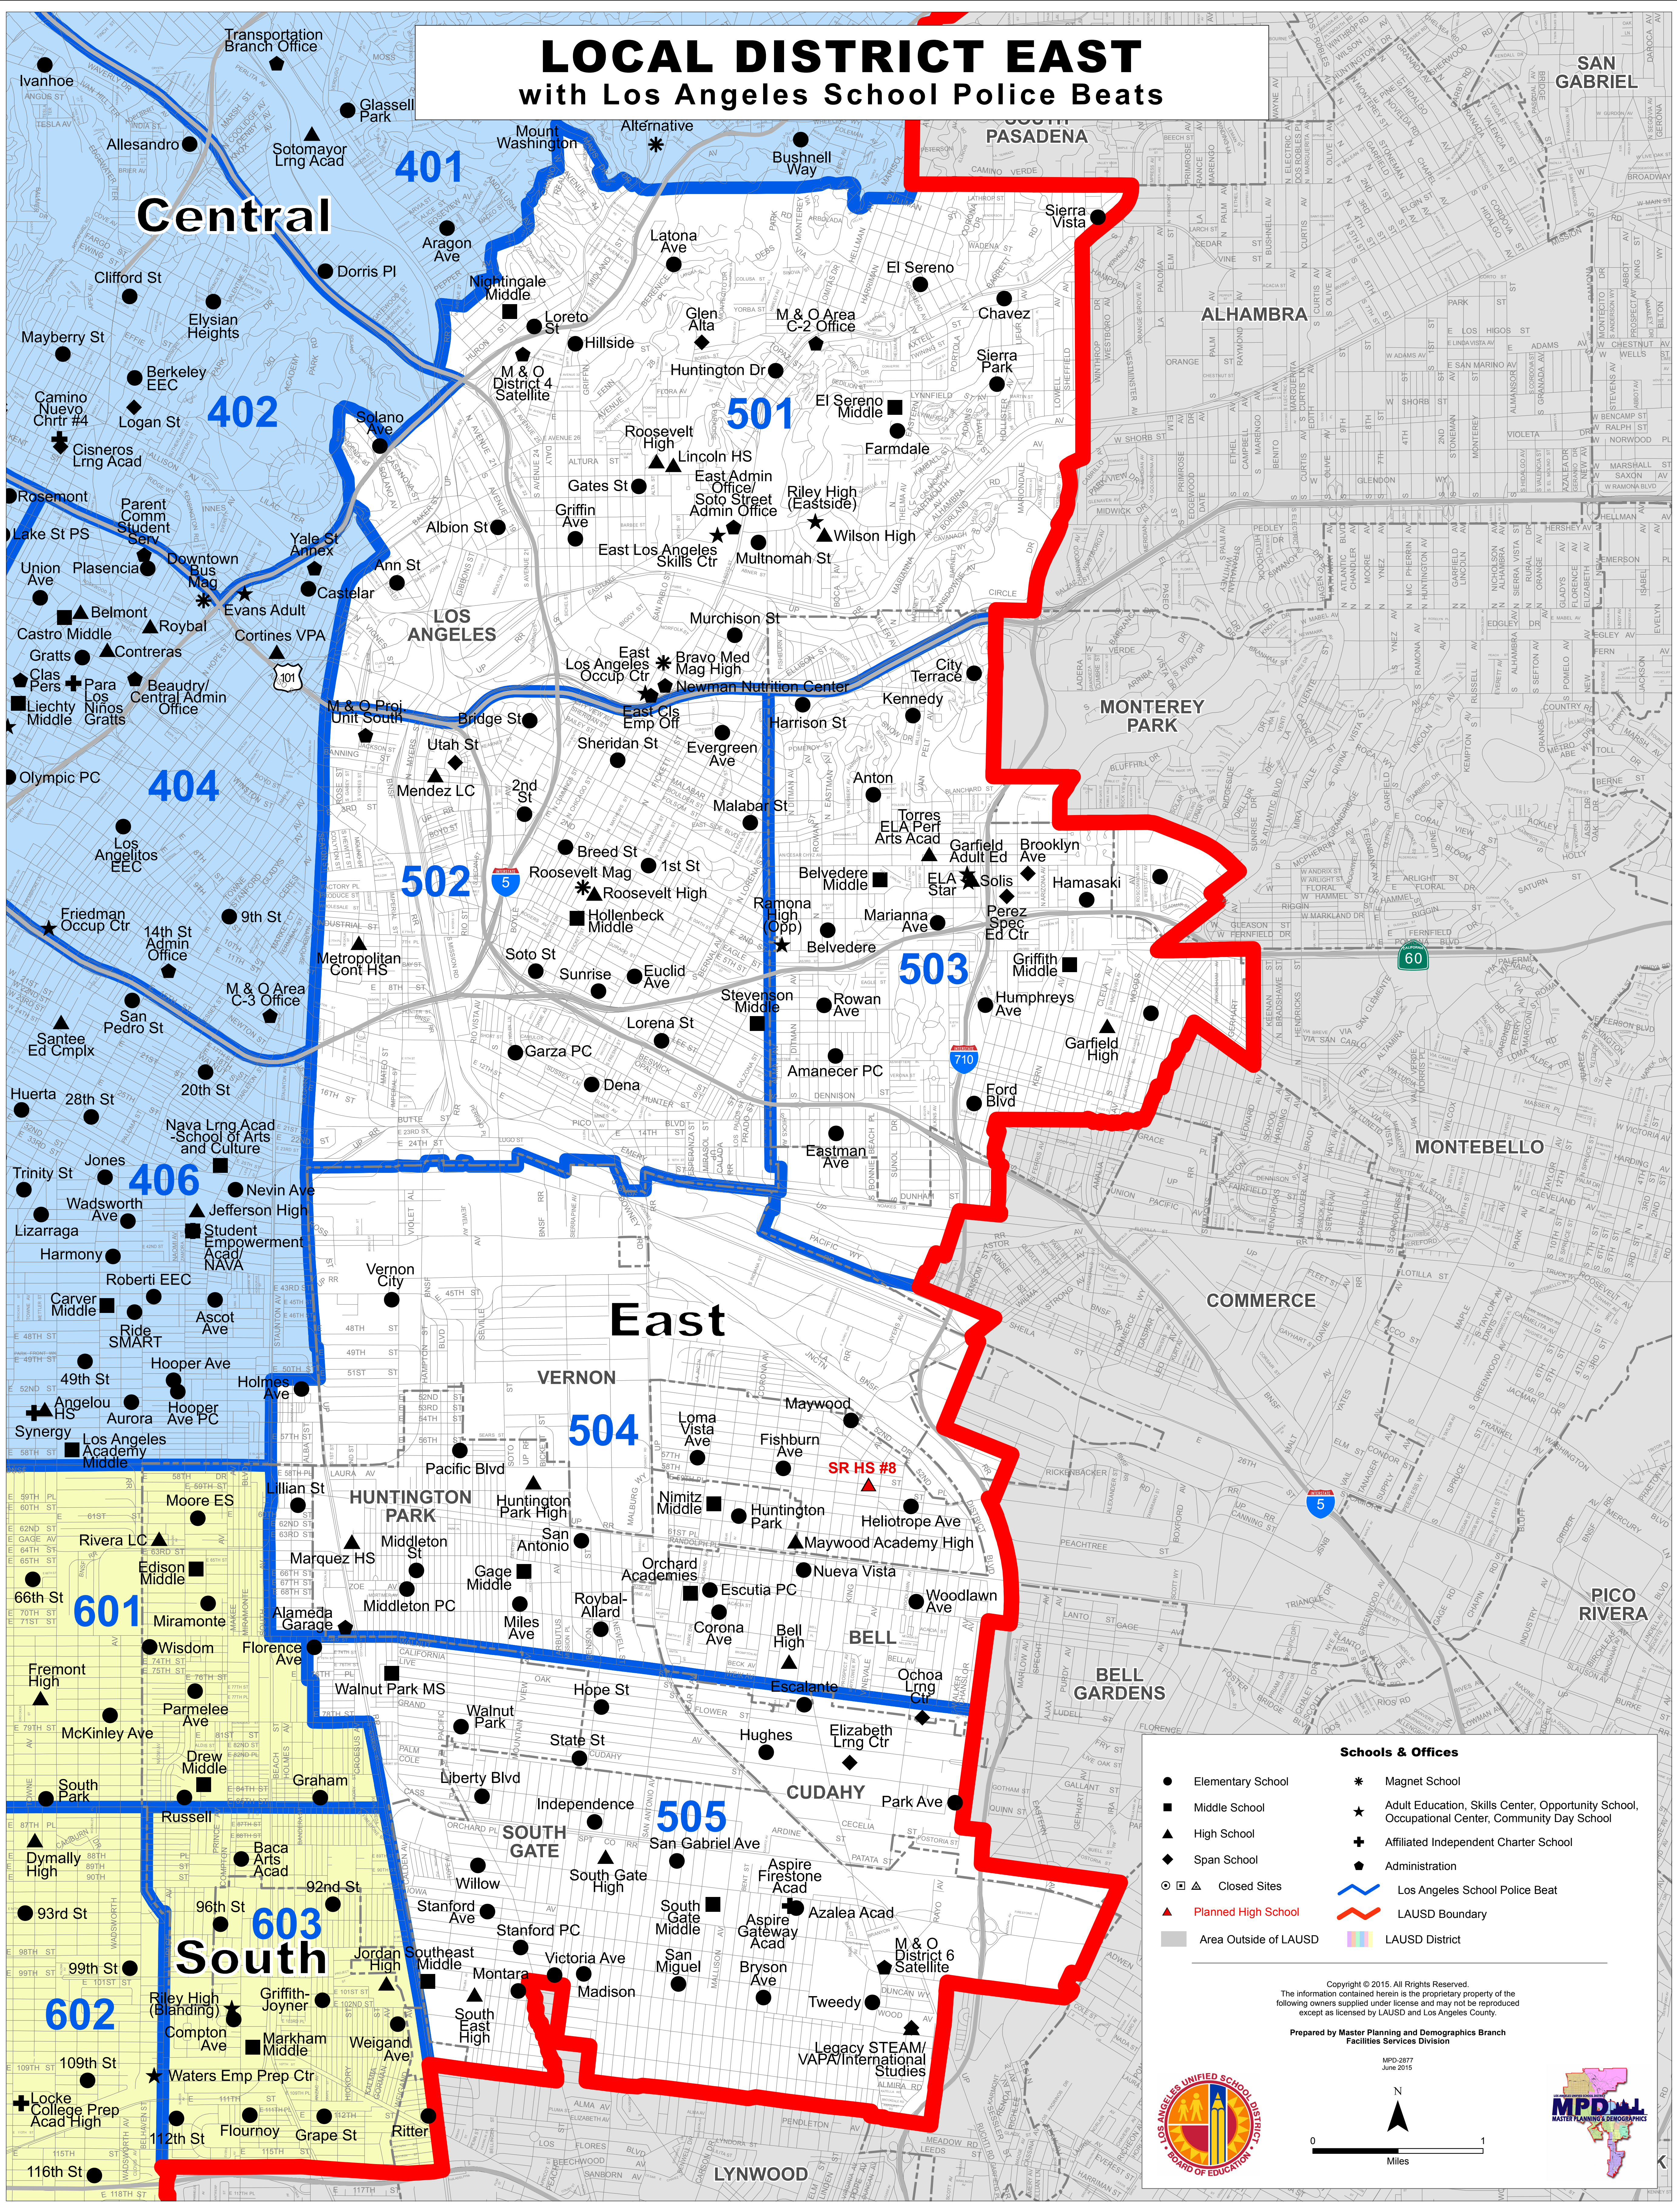

LOCAL DISTRICT EAST

with Los Angeles School Police Beats

Schools & Offices	
● Elementary School	* Magnet School
■ Middle School	★ Adult Education, Skills Center, Opportunity School, Occupational Center, Community Day School
▲ High School	+ Affiliated Independent Charter School
◆ Span School	● Administration
⊙ ⊠ ⊡ Closed Sites	⚡ Los Angeles School Police Beat
▲ Planned High School	⚡ LAUSD Boundary
■ Area Outside of LAUSD	⚡ LAUSD District

Copyright © 2015. All Rights Reserved.
The information contained herein is the proprietary property of the following owners supplied under license and may not be reproduced except as licensed by LAUSD and Los Angeles County.